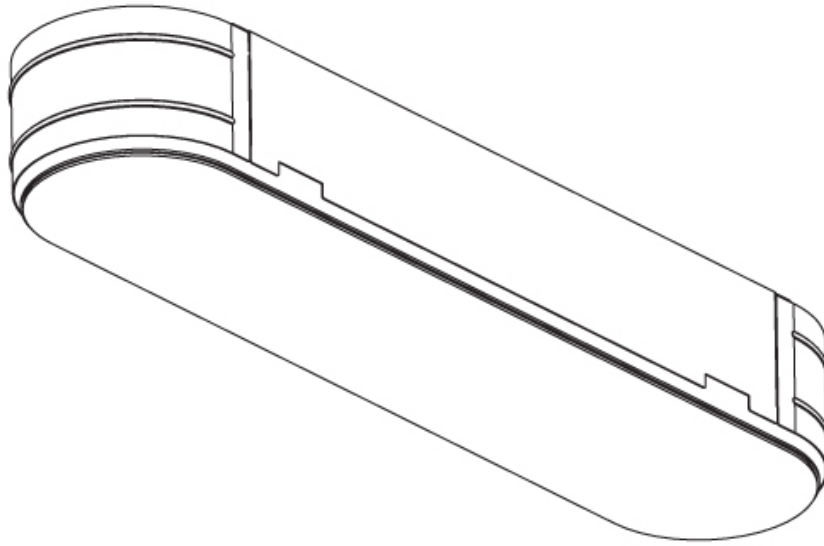

PROJECT
TYPE
SPECIFIER
QUANTITY
DATE

935mm x 230mm
 36 13/16" x 9 1/16"

10 | 12 1/2 | 15 | 25 | 30mm
 3/8" | 1/2" | 9/16" | 1" | 3/16"

SMOOTHLINE TRIMLESS

A37516-

PROJECT	_____
TYPE	_____
SPECIFIER	_____
QUANTITY	_____
DATE	_____