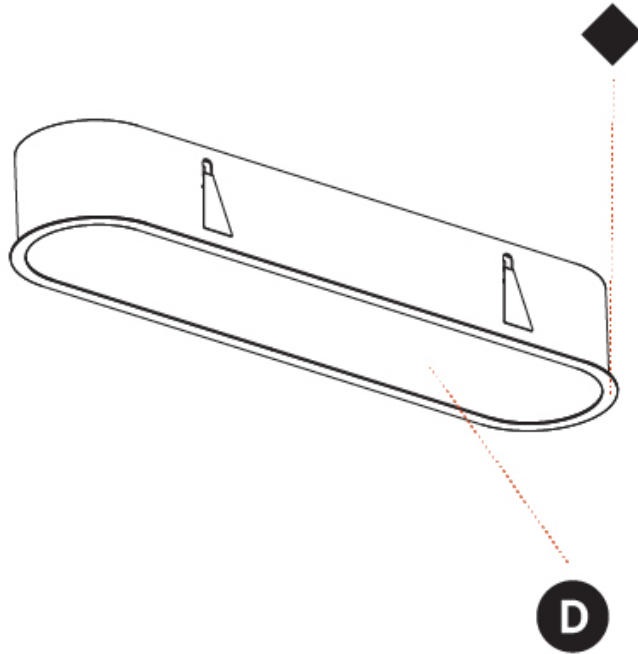

PROJECT
TYPE
SPECIFIER
QUANTITY
DATE

935mm x 205mm
 36 13/16" x 8 1/16"

10 - 25mm
 3/8" - 1"

160mm
 6 5/16"

SMOOTHLINE RECESSED

A37756-

PROJECT	_____
TYPE	_____
SPECIFIER	_____
QUANTITY	_____
DATE	_____

A