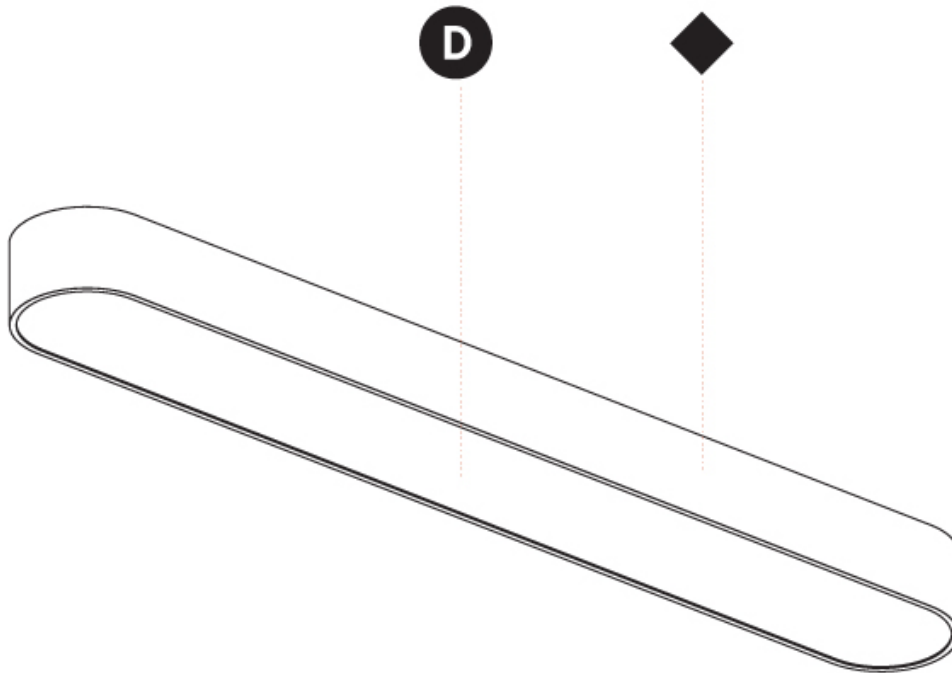

SMOOTHLINE SURFACE

A32972-

PROJECT

TYPE

SPECIFIER

QUANTITY

DATE

A