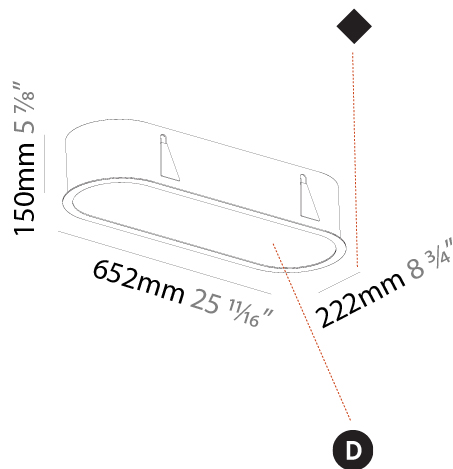

PHYSICAL

Shape: Oval
Length (mm): 652
Length (in): 25 11/16
Width (mm): 222
Width (in): 8 3/4
Depth (mm): 150
Depth (in): 5 7/8
Ceiling Thickness (mm): 10 / 12.5 / 15 / 25
Ceiling Thickness (in): 3/8 or 1/2 or 9/16 or 1
Min. Recessing Depth (mm): 160
Min. Recessing Depth (in): 6 5/16
Weight (kg): 4.033
Weight (lbs): 8.87
Diffuser: PMMA - Opal or Micro-Prism
Fixture Finish: SSR / BKV / CWI / CRY / HAB / UFT / ITA / RUA / FTG / MYG / LOD / PUS / FRO / FUP / KIA / POP / BLS / SPG / MEY / GOH / CHC / COM / ABZ / JAG / OBR / MOS / ROR
Fixture Material: Extruded Aluminum / Steel
Cut-out Measurements: 635mm / 25" x 205mm / 8 1/16"

ELECTRICAL

Lamp Type: LED (Zhaga Standard)
Input Wattage (W): 21
Total Output Wattage (W): 18
Dimming: Tri-Mode (Non-Dimming and Phase Dimming (120Vac only) and 0-10V Dimming)
Driver Included: Yes
Driver Location: Integrated
Driver Type: Constant Current - Universal
Driver Class: Class 2
Input Voltage (V): 120 - 277
Constant Current (MA): 500

LED

Color Temperature (°K): 3000 / 4000
Max. Delivered Lumen (lm): 1430 / 1570
CRI: >80 CRI
Lamp Life (hrs): 50000
Upon Request: Other CCT available

OPTICAL

RATINGS AND CERTIFICATIONS

Certified By: Certified for North American Standards
IP rating: IP20

PROJECT
TYPE
SPECIFIER
QUANTITY
DATE