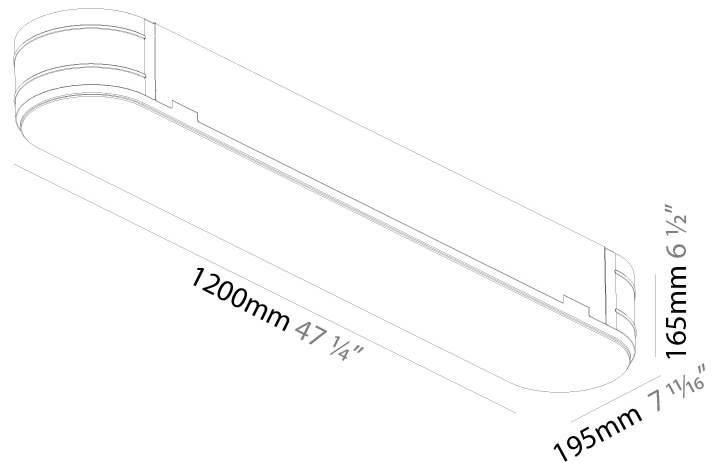

GENERAL

Series: Smoothy
Subseries: Smoothline
Partner: Prolicht
Division: Architectural
Installation: Trimless
Product Type: Ceiling Recessed
Mounting Location: Ceiling
Light Distribution: Direct

PHYSICAL

Shape: Oval
Length (mm): 1200
Length (in): 47 1/4
Width (mm): 195
Width (in): 7 11/16
Depth (mm): 165
Depth (in): 6 1/2
Ceiling Thickness (mm): 10 / 12.5 / 15 / 25 / 30
Ceiling Thickness (in): 3/8 or 1/2 or 9/16 or 1 or 1 3/16
Min. Recessing Depth (mm): 180
Min. Recessing Depth (in): 7 1/16
Weight (kg): 7.6
Weight (lbs): 16.72
Diffuser: PMMA - Opal
Fixture Material: Extruded Aluminum / Steel
Cut-out Measurements: 1235mm / 48 5/8" x 230mm / 9 1/16"
Upon Request: Unique Sizes Unique Ceiling Thickness Unique Mounting Depth Spot Inserts

ELECTRICAL

Lamp Type: LED (Zhaga Standard)
Input Wattage (W): 42
Total Output Wattage (W): 36
Dimming: Tri-Mode (Non-Dimming and Phase Dimming (120Vac only) and 0-10V Dimming)
Driver Included: Yes
Driver Location: Integrated
Driver Type: Constant Current - Universal
Driver Class: Class 2
Input Voltage (V): 120 - 277
Constant Current (MA): 500

LED

Color Temperature (°K): 3000 / 4000
Max. Delivered Lumen (lm): 3120 / 3420
CRI: >80 CRI
Lamp Life (hrs): 50000
Upon Request: Other CCT available

OPTICAL

RATINGS AND CERTIFICATIONS

Certified By: Certified for North American Standards
IP rating: IP20

PROJECT
TYPE
SPECIFIER
QUANTITY
DATE

1235mm x 230mm
48 5/8" x 9 1/16"

10 | 12 1/2 | 15 | 25 | 30mm
3/8" | 1/2" | 9/16" | 1" | 3/16"