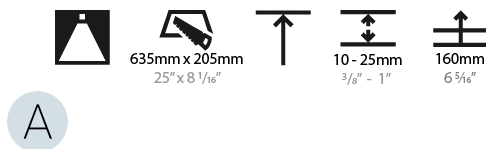

PHYSICAL

Shape: Oval
Length (mm): 652
Length (in): 25 11/16
Width (mm): 222
Width (in): 8 3/4
Depth (mm): 150
Depth (in): 5 7/8
Ceiling Thickness (mm): 10 / 12.5 / 15 / 25
Ceiling Thickness (in): 3/8 or 1/2 or 9/16 or 1
Min. Recessing Depth (mm): 160
Min. Recessing Depth (in): 6 5/16
Weight (kg): 4.033
Weight (lbs): 8.87
Diffuser: PMMA - Opal or Micro-Prism
Fixture Finish: SSR / BKV / CWI / CRY / HAB / UFT / ITA / RUA / FTG / MYG / LOD / PUS / FRO / FUP / KIA / POP / BLS / SPG / MEY / GOH / CHC / COM / ABZ / JAG / OBR / MOS / ROR
Fixture Material: Extruded Aluminum / Steel
Cut-out Measurements: 635mm / 25" x 205mm / 8 1/16"

ELECTRICAL

Lamp Type: LED (Zhaga Standard)
Input Wattage (W): 21
Total Output Wattage (W): 18
Dimming: Tri-Mode (Non-Dimming and Phase Dimming (120Vac only) and 0-10V Dimming)
Driver Included: Yes
Driver Location: Integrated
Driver Type: Constant Current - Universal
Driver Class: Class 2
Input Voltage (V): 120 - 277
Constant Current (MA): 500

LED

Color Temperature (°K): 3000 / 4000
Max. Delivered Lumen (lm): 1430 / 1570
CRI: >80 CRI
Lamp Life (hrs): 50000
Upon Request: Other CCT available

OPTICAL

RATINGS AND CERTIFICATIONS

Certified By: Certified for North American Standards
IP rating: IP20

PROJECT
TYPE
SPECIFIER
QUANTITY
DATE