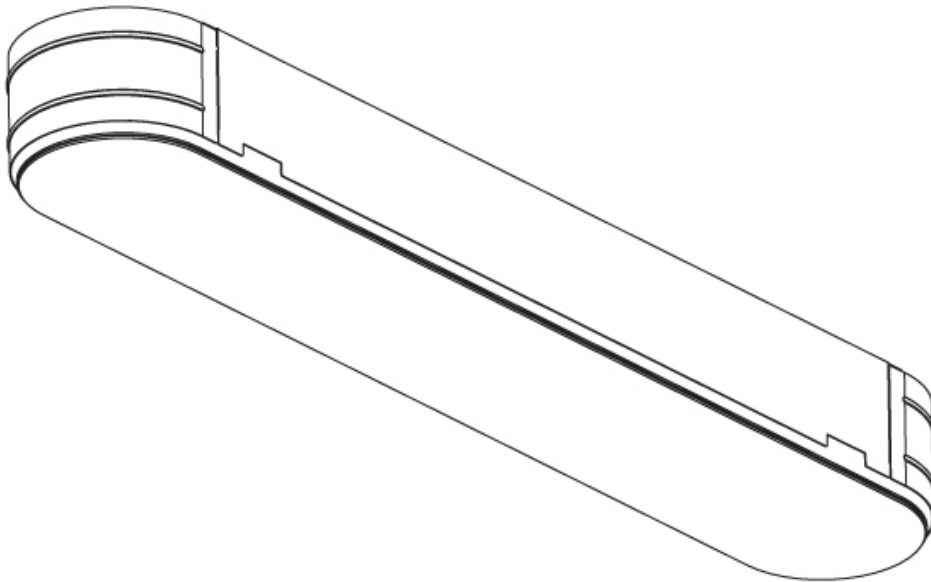

PROJECT
TYPE
SPECIFIER
QUANTITY
DATE

1235mm x 230mm
48 5/8" x 9 1/16"

10 | 12 1/2 | 15 | 25 | 30mm
3/8" | 1/2" | 9/16" | 1" | 3/16"

SMOOTHLINE TRIMLESS

A37518-

PROJECT	_____
TYPE	_____
SPECIFIER	_____
QUANTITY	_____
DATE	_____